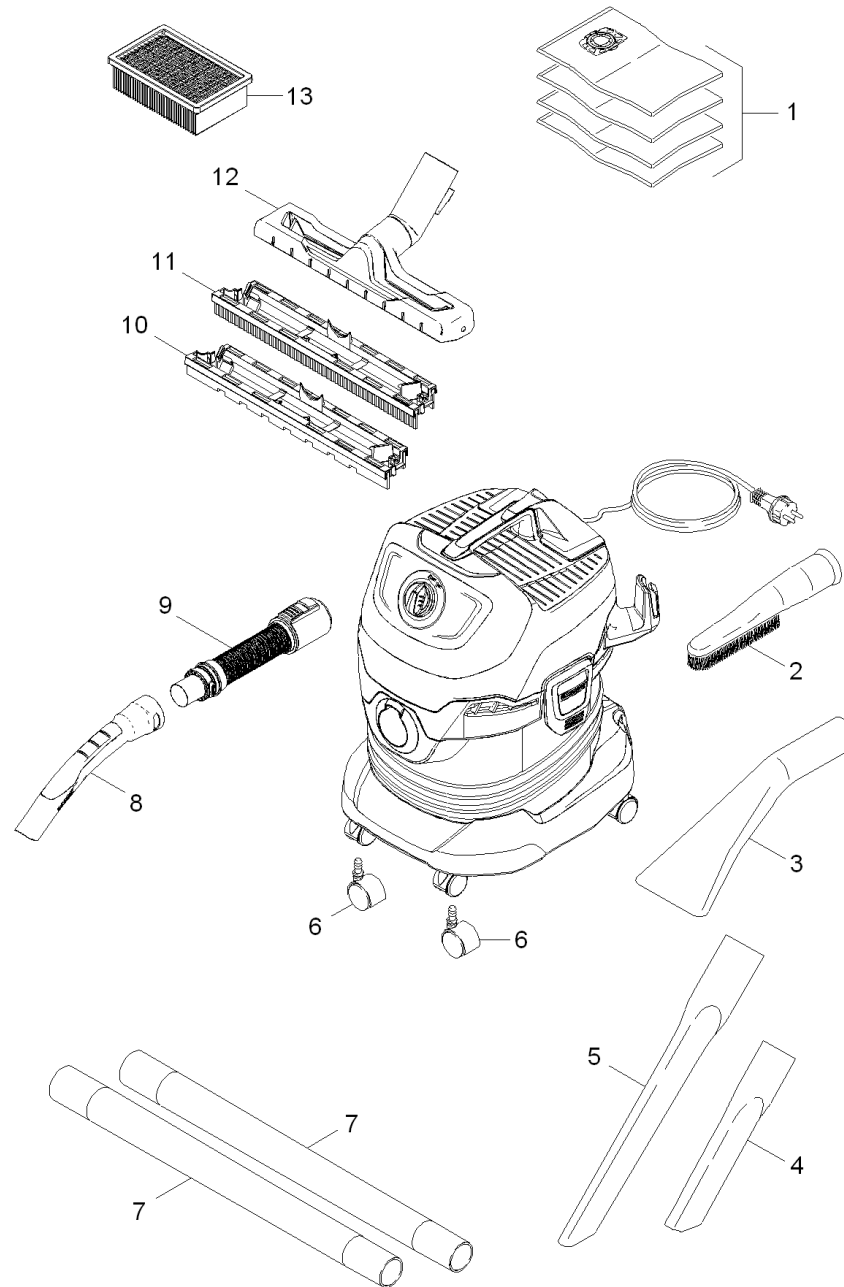

Short spare parts list (1.348-110.3)

Home and Garden \ Vacuum cleaner \ Wet-/Dry vacuum cleanerwet \ WD 4 *EU-I \ Short spare parts list

Short spare parts list (1.348-110.3)

Home and Garden \ Vacuum cleaner \ Wet-/Dry vacuum cleanerwet \ WD 4 *EU-I \ Short spare parts list

KÄRCHER

POS	Article no.	Description	Quantity	Unit
1	2.863-006.0	Filter bags-fleece set packaged 4x	1.000	ST
2	2.863-147.0	Suction brush black	1.000	ST
3	2.863-145.0	Car nozzle packaged	1.000	ST
4	6.900-385.0	Crevice nozzle DN35	1.000	ST
5	2.863-144.0	Crevice nozzle 350mm	1.000	ST
6	6.435-353.0	Castor D 42	4.000	ST
7	2.863-148.0	Suction tube DN35	2.000	ST
8	2.863-012.0	Hand grip suction hose	1.000	ST
9	4.441-067.0	Suction hose complete for replacement	1.000	ST
10	4.629-015.0	Insert dry floor nozzle packaged	1.000	ST
11	4.629-014.0	Insert wet floor nozzle packaged	1.000	ST
12	4.629-013.0	Floor tool clip packaged	1.000	ST
13	2.863-005.0	Flat-pleated filter packaged WD 4/5/6	1.000	ST